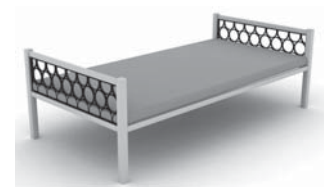

Parkview Cast

Koverton

Item Name: **Parkview Cast Arm Chair**
 Item No. K-261-2
 Width 24"
 Depth 26 3/4"
 Height 34 1/4"
 Seat Height 16"
 Weight 26 lbs.

Item Name: **Parkview Cast Swivel Rocker**
 Item No. K-261-3
 Width 24"
 Depth 26 3/4"
 Height 34 1/4"
 Seat Height 16"
 Weight 32 lbs.

Item Name: **Parkview Cast Swivel Bar Stool**
 Item No. K-261-8
 Width 24"
 Depth 26 3/4"
 Height 46 5/8"
 Seat Height 27 8/9"
 Weight 34 lbs.

Item Name: **Parkview Cast Club Chair**
 Item No. K-261-11
 Width 27 1/2"
 Depth 31 1/2"
 Height 32"
 Seat Height 11 1/2"
 Weight 33 lbs.

Item Name: **Parkview Cast Love Seat**
 Item No. K-261-12
 Width 52 1/2"
 Depth 31 1/2"
 Height 32"
 Seat Height 11 1/2"
 Weight 47 lbs.

Item Name: **Parkview Cast Sofa**
 Item No. K-261-13
 Width 76 1/2"
 Depth 31 1/2"
 Height 32"
 Seat Height 11 1/2"
 Weight 62 lbs.

Item Name: **Parkview Cast Ottoman**
 Item No. K-261-14
 Width 27 1/2"
 Depth 24 7/8"
 Height 17 3/8"
 Seat Height 11 1/2"
 Weight 18 lbs.

Item Name: **Parkview Cast Single-Chaise Lounge**
 Item No. K-261-15
 Width 27 1/2"
 Depth 81 1/2"
 Height 37 1/2"
 Seat Height 12 1/5"
 Weight 39 lbs.